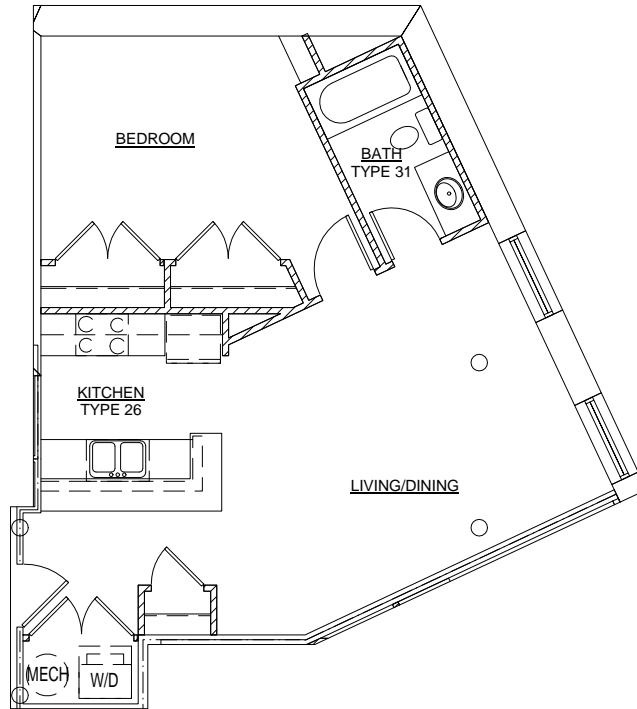

612 Commerce Street  
Lynchburg, VA 24504  
**434.528.1112**

1/8" = 1'-0"

## **UNIT G03**

**1BED 1BATH**  
**647 SF**

[www.cliffsedgelofts.com](http://www.cliffsedgelofts.com)

*This floor plan is for informational purposes only. The layout and the square footage of units are subject to change.*