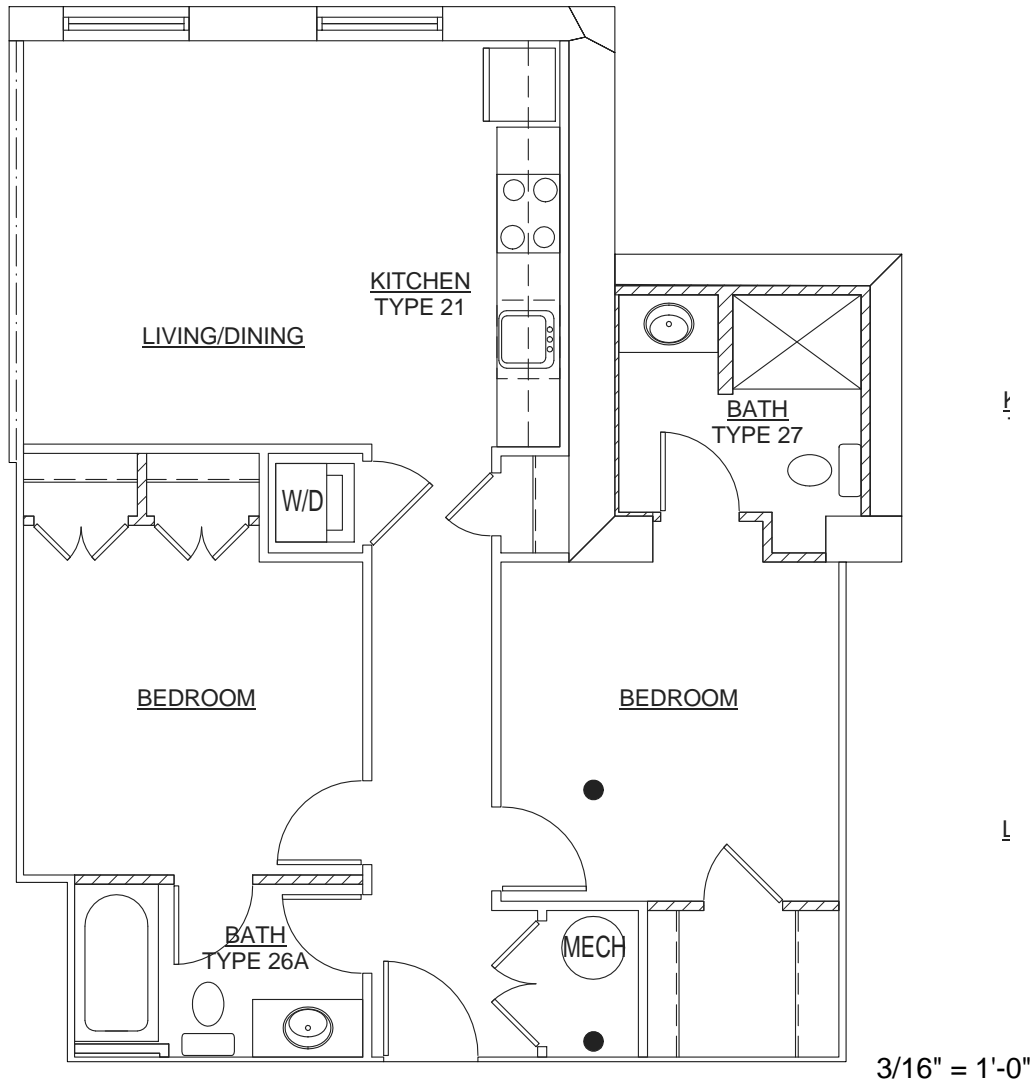

612 Commerce Street
Lynchburg, VA 24504
434.528.1112