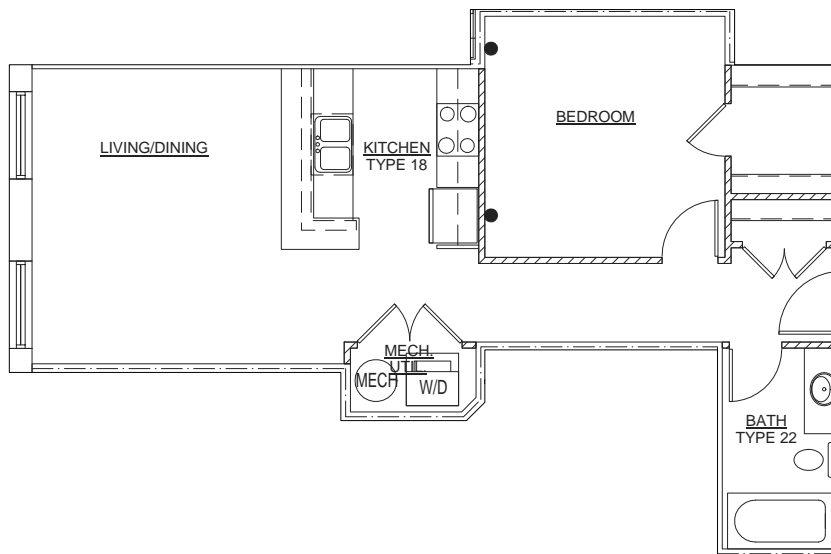

1/8" = 1'-0"

FEATURES

- •Granite countertops
- •Custom maple cabinets
- •Stainless steel appliances-dishwasher & microwave
- •Hardwood maple, tile and stained concrete floors
- •Exposed brick walls and heavy timber beams
- •Spiral ductwork
- •Custom blinds
- •Ceiling Fans

UNIT 217

1BED 1BATH

652 SF

www.cliffsedgelofts.com

This floor plan is for informational purposes only. The layout and the square footage of units are subject to change.