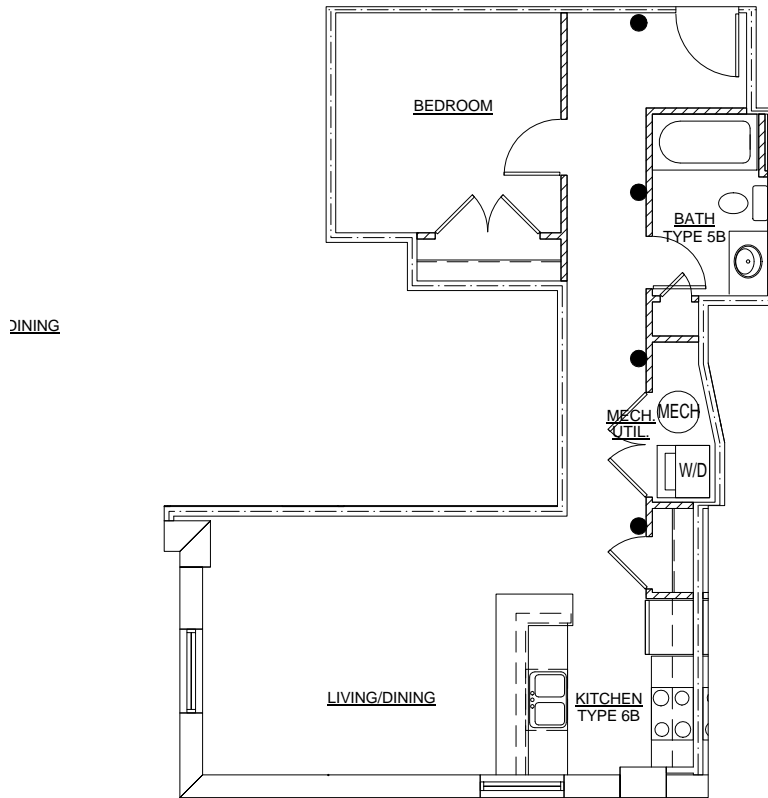

612 Commerce Street
Lynchburg, VA 24504
434.528.1112