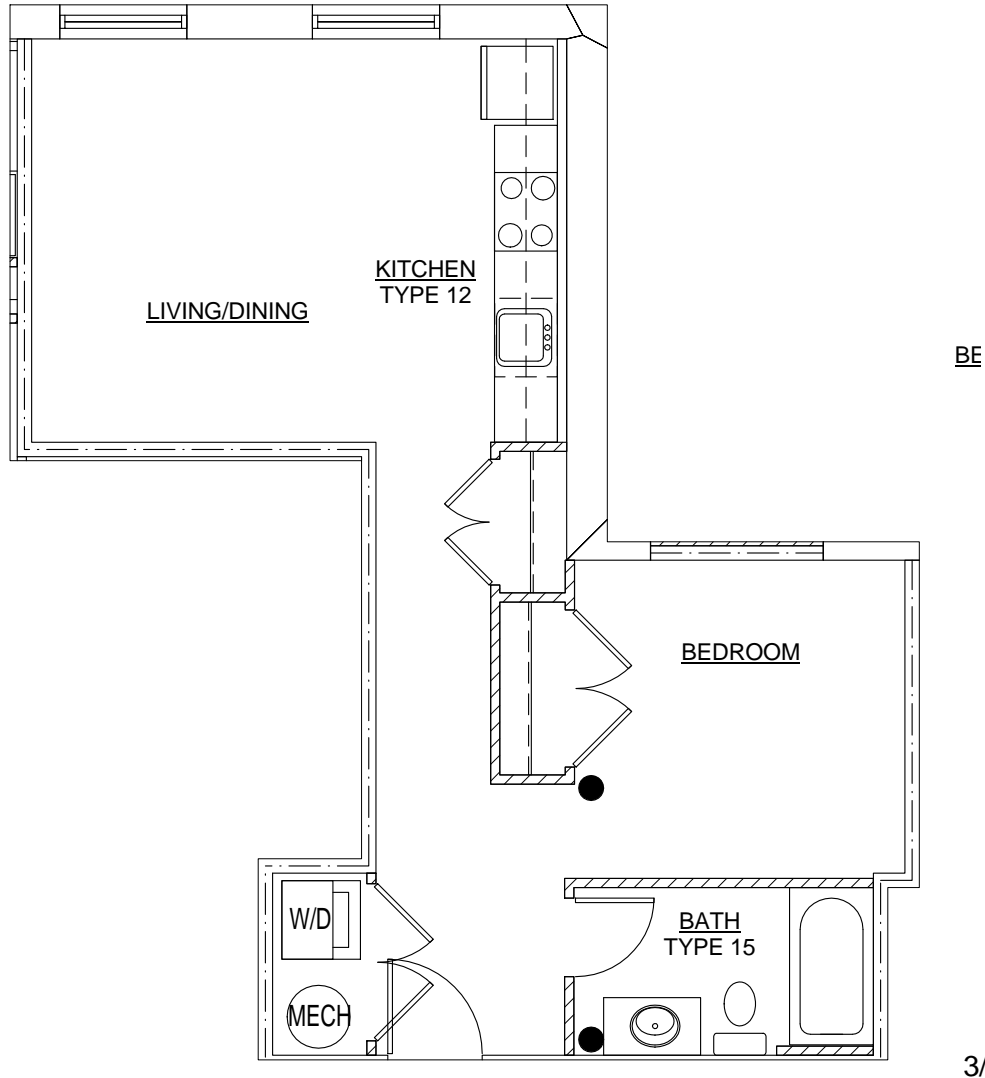

612 Commerce Street
Lynchburg, VA 24504
434.528.1112