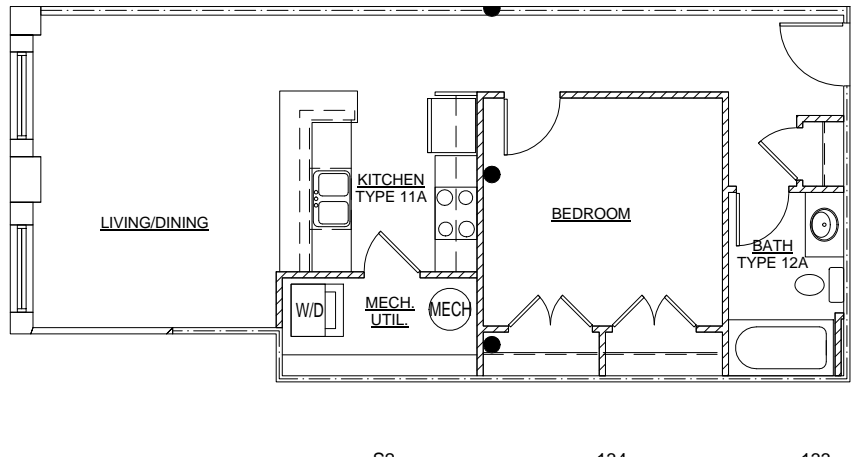

1/8" = 1'-0"

FEATURES

- -Granite countertops
- -Custom maple cabinets
- -Stainless steel appliances-dishwasher & microwave
- -Hardwood maple, tile and stained concrete floors
- -Exposed brick walls and heavy timber beams
- -Spiral ductwork
- -Custom blinds
- -Ceiling Fans

UNIT 116
1BED 1BATH
662 SF
www.cliffsedgelofts.com

This floor plan is for informational purposes only. The layout and the square footage of units are subject to change.