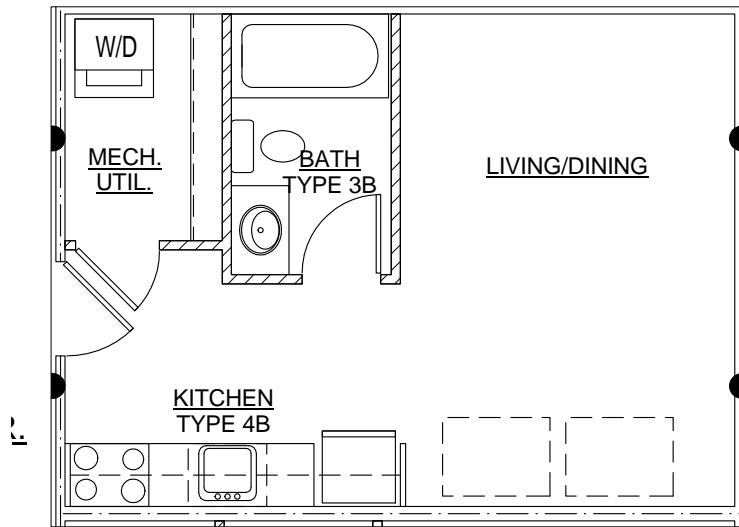

3/16" = 1'-0"

FEATURES

- -Granite countertops
- -Custom maple cabinets
- -Stainless steel appliances-dishwasher & microwave
- -Hardwood maple, tile and stained concrete floors
- -Exposed brick walls and heavy timber beams
- -Spiral ductwork
- -Custom blinds
- -Ceiling Fans

UNIT 115
STUDIO
350 SF

www.cliffsedgelofts.com

This floor plan is for informational purposes only. The layout and the square footage of units are subject to change.