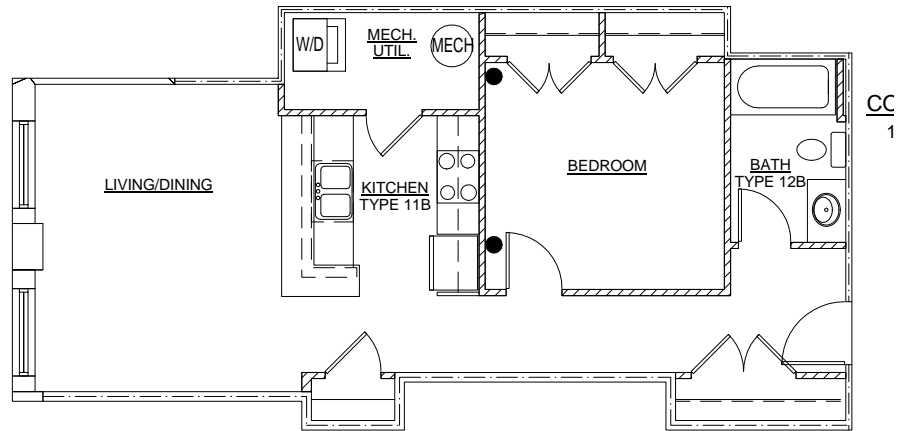

1/8" = 1'-0"

FEATURES

- •Granite countertops
- •Custom maple cabinets
- •Stainless steel appliances-dishwasher & microwave
- •Hardwood maple, tile and stained concrete floors
- •Exposed brick walls and heavy timber beams
- •Spiral ductwork
- •Custom blinds
- •Ceiling Fans

UNIT 114
1BED 1BATH
665 SF
www.cliffsedgelofts.com

This floor plan is for informational purposes only. The layout and the square footage of units are subject to change.