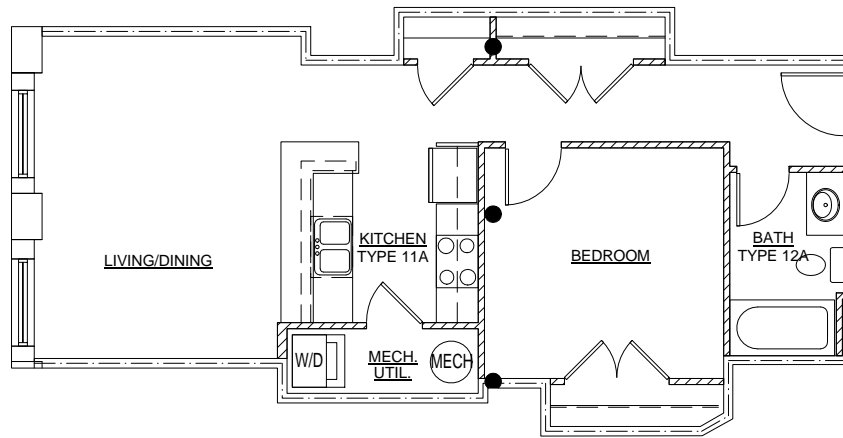

1/8" = 1'-0"

FEATURES

- -Granite countertops
- -Custom maple cabinets
- -Stainless steel appliances-dishwasher & microwave
- -Hardwood maple, tile and stained concrete floors
- -Exposed brick walls and heavy timber beams
- -Spiral ductwork
- -Custom blinds
- -Ceiling Fans

UNIT 113

**1BED 1BATH
655 SF**

www.cliffsedgelofts.com

This floor plan is for informational purposes only. The layout and the square footage of units are subject to change.