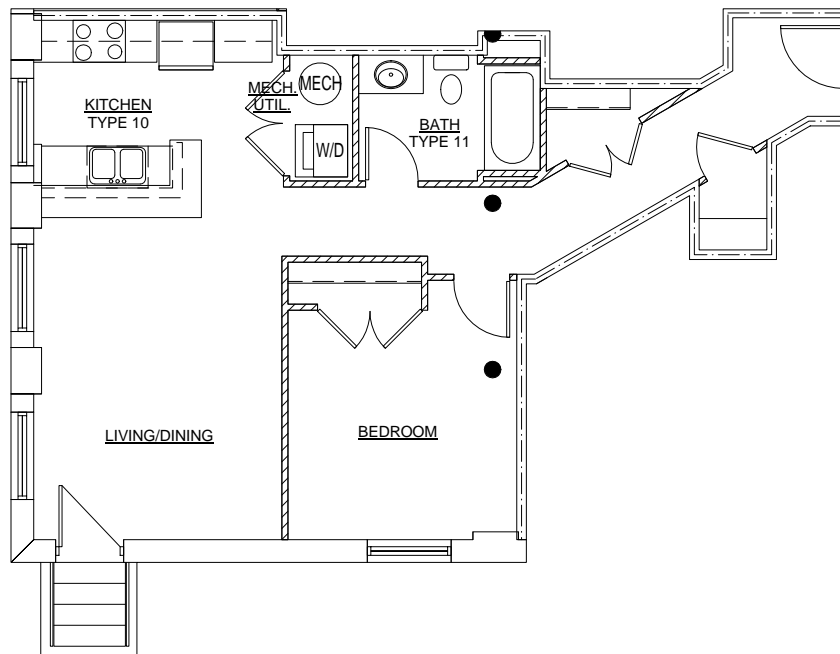

1/8" = 1'-0"

FEATURES

- •Granite countertops
- •Custom maple cabinets
- •Stainless steel appliances-dishwasher & microwave
- •Hardwood maple, tile and stained concrete floors
- •Exposed brick walls and heavy timber beams
- •Spiral ductwork
- •Custom blinds
- •Ceiling Fans

UNIT 112

**1BED 1BATH
679 SF**

www.cliffsedgelofts.com

This floor plan is for informational purposes only. The layout and the square footage of units are subject to change.