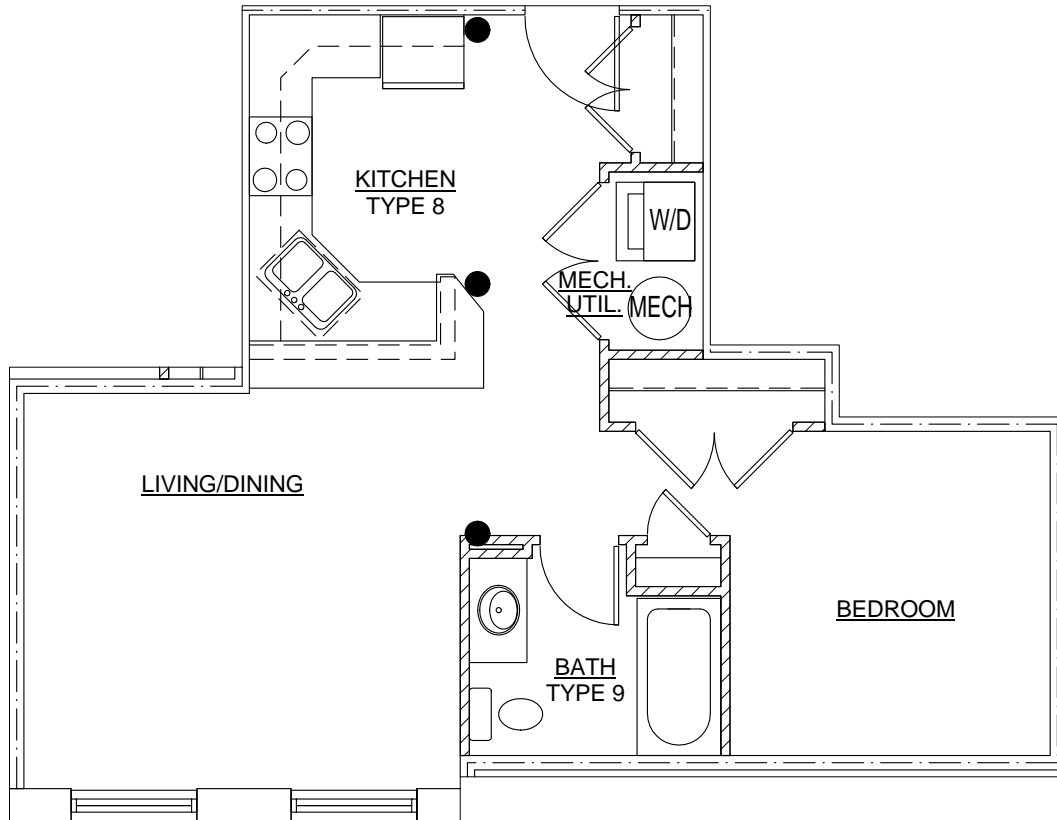

612 Commerce Street  
Lynchburg, VA 24504  
**434.528.1112**

TH  
E 10

3/16" = 1'-0"

## **UNIT 109**

**1BED 1 BATH**

**582 SF**

[www.cliffsedgelofts.com](http://www.cliffsedgelofts.com)

*This floor plan is for informational purposes only. The layout and the square footage of units are subject to change.*