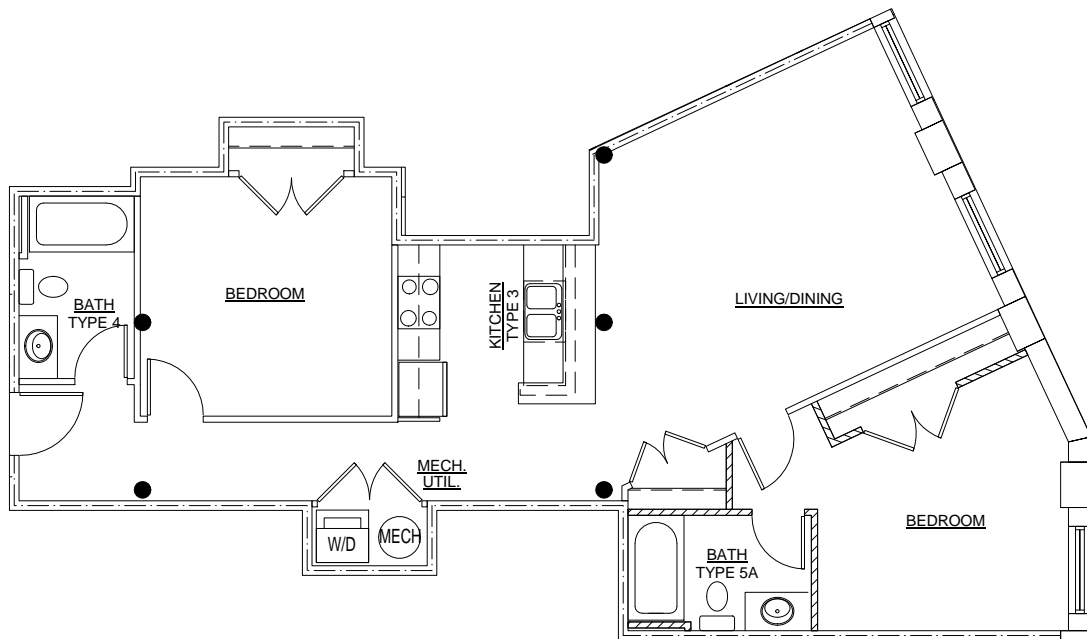

612 Commerce Street
Lynchburg, VA 24504
434.528.1112

NING

TYPE 4

1/8" = 1'-0"

FEATURES

- Granite countertops
- Custom maple cabinets
- Stainless steel appliances-dishwasher & microwave
- Hardwood maple, tile and stained concrete floors
- Exposed brick walls and heavy timber beams
- Spiral ductwork
- Custom blinds
- Ceiling Fans

UNIT 104
2BED 2BATH
954 SF
www.cliffsedgelofts.com

This floor plan is for informational purposes only. The layout and the square footage of units are subject to change.