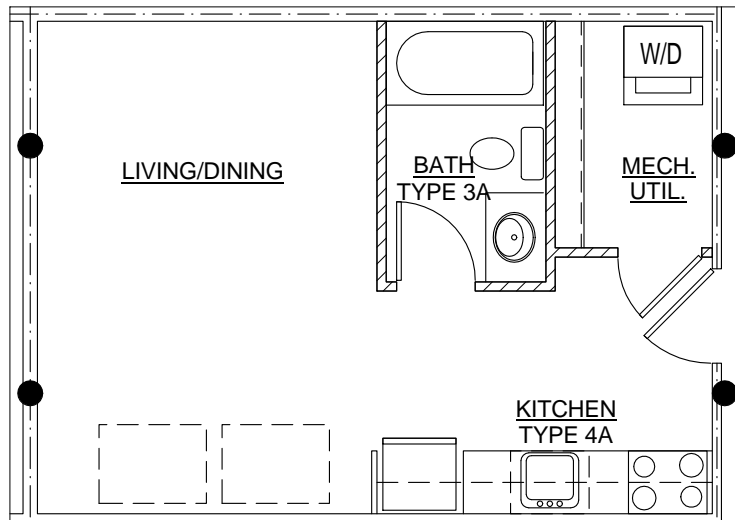

3/16" = 1'-0"

FEATURES

- •Granite countertops
- •Custom maple cabinets
- •Stainless steel appliances-dishwasher & microwave
- •Hardwood maple, tile and stained concrete floors
- •Exposed brick walls and heavy timber beams
- •Spiral ductwork
- •Custom blinds
- •Ceiling Fans

UNIT 103
STUDIO
352 SF
www.cliffsedgelofts.com

This floor plan is for informational purposes only. The layout and the square footage of units are subject to change.